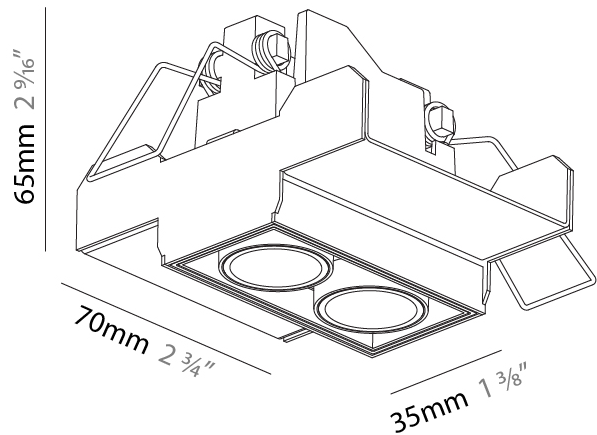

GENERAL

Series: Magiq Micro Dot
 Subseries: Magiq 2 Cell Micro-Dot
 Brand: Prolicht
 Division: Architectural
 Mounting Type: Trimless
 Mounting Location: Ceiling
 Subcategory: Downlight

PHYSICAL

Shape: Rectangle
 Length (mm): 70
 Length (in): 2 ³/₄
 Width (mm): 35
 Width (in): 1 ³/₈
 Height (mm): 65
 Height (in): 2 ⁹/₁₆
 Ceiling Thickness (mm): 12.5
 Ceiling Thickness (in): 1/2
 Min. Recessing Depth (mm): 100
 Min. Recessing Depth (in): 3 ¹⁵/₁₆
 Light Distribution: Downlight
 Weight (kg): 0.241
 Weight (lbs): 0.53
 Fixture Finish: BLK
 Fixture Material: Aluminum Die Cast
 Cut-out Measurements: 82mm / 3 1/4" x 42mm / 1 5/8"
 Upon Request: Unique Ceiling Thickness

OPTICAL

Optic°: 22 / 38
 Upon Request: Special Beam Angles

RATINGS AND CERTIFICATIONS

Certified By: CSA Certified to UL and CSA Standards
 IP rating: IP44

82mm x 82mm
3 1/4" x 3 1/4"

120mm
4 3/4"

12 1/2mm
1/2"