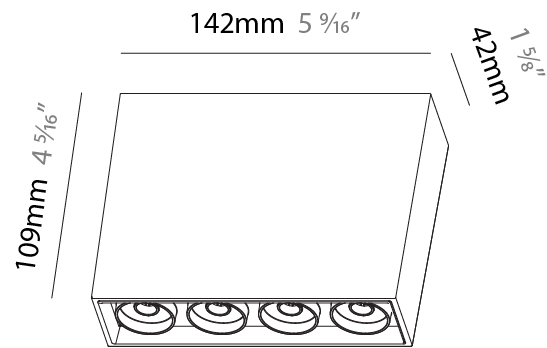

GENERAL

Series: Magiq Micro Dot
Subseries: Magiq 4 Cell Micro-Dot
Brand: Prolicht
Division: Architectural
Mounting Type: Surface
Mounting Location: Ceiling
Subcategory: Flush Mount

PHYSICAL

Shape: Rectangle
Length (mm): 142
Length (in): 5 ⁹/₁₆
Width (mm): 42
Width (in): 1 ⁵/₈
Height (mm): 109
Height (in): 4 ⁵/₁₆
Light Distribution: Direct
Weight (kg): 0.65
Fixture Finish: SSR / BKV / CWI / CRY / HAB / UFT / ITA / RUA / FTG / MYG / LOD / PUS / FRO / FUP / KIA / POP / BLS / SPG / MEY / GOH / GUM / CHC / COM / ABZ / JAG / OBR / MOS / ROR
Fixture Material: Aluminum Die Cast

ELECTRICAL

Lamp Type: LED (Zhaga Standard)
Input Wattage (W): 13
Total Output Wattage (W): 11.8
Dimming: Tri-Mode (Non-Dimming and Phase Dimming (120Vac only) and 0-10V Dimming)
Driver Included: Yes
Driver Location: Integrated
Driver Type: Constant Current - Universal
Driver Class: Class 1
Input Voltage (V): 120 - 277
Constant Current (mA): 1050mA

LED

Number of LEDs: 4
Color Temperature (°K): 2700 / 3000 / 3500 / 4000
Max. Delivered Lumen (lm): 640 / 691 / 706 / 720
Nominal Lumen (lm): 880 / 950 / 970 / 990
CRI: >90 CRI
Efficiency (%): 80
Lamp Life (hrs): 50000

OPTICAL

Optic°: 22 / 38
Adjustability: Fixed

RATINGS AND CERTIFICATIONS

Certified By: Certified for North American Standards
IP rating: IP20