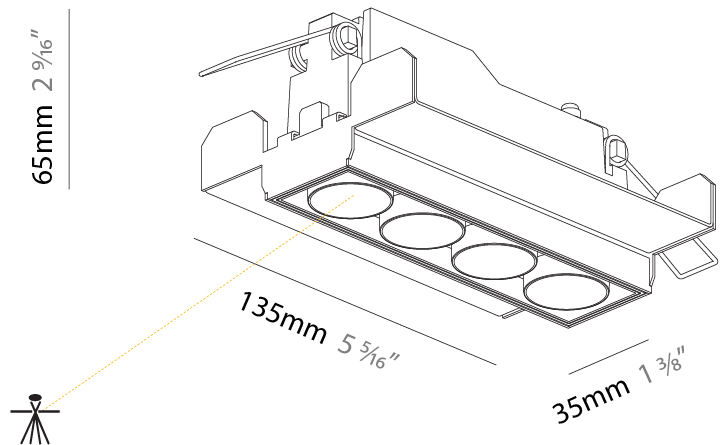

GENERAL

Series: Magiq Micro Dot
Subseries: Magiq 4 Cell Micro-Dot
Brand: Prolight
Division: Architectural
Mounting Type: Trimless
Mounting Location: Ceiling
Subcategory: Downlight

PHYSICAL

Shape: Rectangle
Length (mm): 135
Length (in): 5 ⁵/₁₆
Width (mm): 35
Width (in): 1 ³/₈
Height (mm): 65
Height (in): 2 ⁹/₁₆
Ceiling Thickness (mm): 12.5
Ceiling Thickness (in): 1/2
Min. Recessing Depth (mm): 100
Min. Recessing Depth (in): 3 ¹⁵/₁₆
Light Distribution: Downlight
Weight (kg): 0.403
Weight (lbs): 0.89
Fixture Material: Aluminum Die Cast
Cut-out Measurements: 142mm / 5 9/16" x 42mm / 1 5/8"
Upon Request: Unique Ceiling Thickness

ELECTRICAL

Lamp Type: LED (Zhaga Standard)
Input Wattage (W): 14.3
Total Output Wattage (W): 13.3
Dimming: Tri-Mode (Non-Dimming and Phase Dimming (120Vac only) and 0-10V Dimming)
Driver Included: No
Driver Location: Remote
Driver Type: Constant Current - Universal
Driver Class: Class 2
Housing: See components
Input Voltage (V): 120 - 277
Constant Current (MA): 1050

LED

Number of LEDs: 4
Color Temperature (°K): 2700 / 3000 / 3500 / 4000
Max. Delivered Lumen (lm): 640 / 694 / 706 / 720
Nominal Lumen (lm): 880 / 954 / 940 / 990
CRI: >90 CRI
Lamp Life (hrs): 50000
Upon Request: Special Color Temperature

OPTICAL

Optic°: 22 / 38
Upon Request: Special Beam Angles

RATINGS AND CERTIFICATIONS

Certified By: CSA Certified to UL and CSA Standards
IP rating: IP44