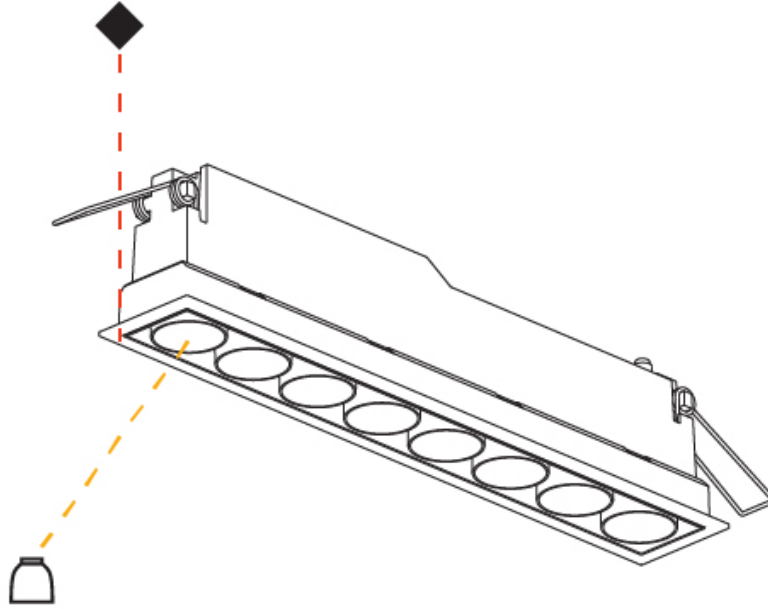

MAGIQ 8 CELL MICRO-DOT RECESSED

A35787-

PROJECT _____

TYPE _____

SPECIFIER _____

QUANTITY _____

DATE _____

A