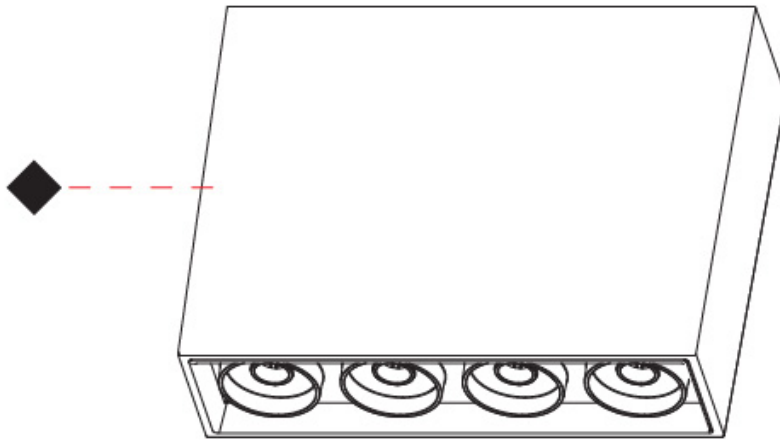

MAGIQ 4 CELL MICRO-DOT SURFACE

A3D186-

PROJECT

TYPE

SPECIFIER

QUANTITY

DATE

A