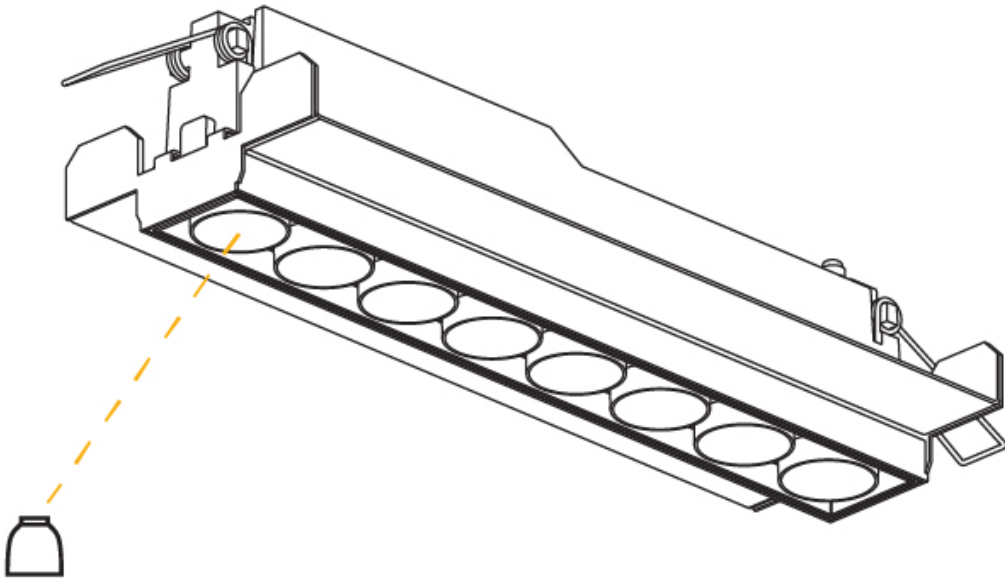

MAGIQ 8 CELL MICRO-DOT TRIMLESS

A35783-

PROJECT	_____
TYPE	_____
SPECIFIER	_____
QUANTITY	_____
DATE	_____