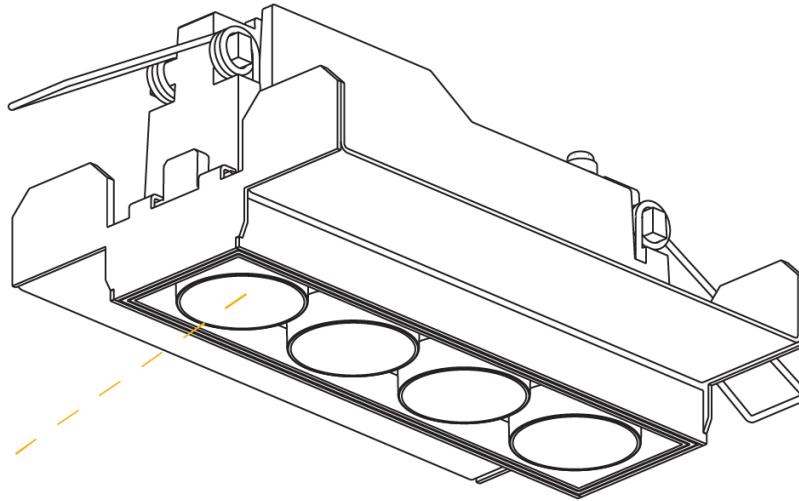

MAGIQ 4 CELL MICRO-DOT TRIMLESS

A35782-

PROJECT _____

TYPE _____

SPECIFIER _____

QUANTITY _____

DATE _____