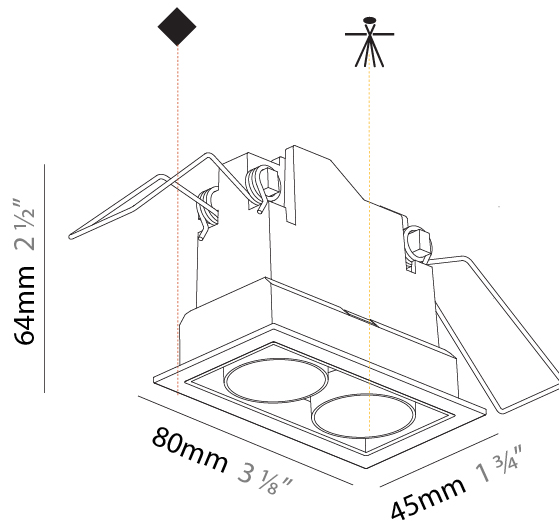

GENERAL

Series: Magiq Micro Dot
 Subseries: Magiq 4 Cell Micro-Dot
 Brand: Prolicht
 Division: Architectural
 Mounting Type: Recessed
 Mounting Location: Ceiling
 Subcategory: Downlight

PHYSICAL

Shape: Rectangle
 Length (mm): 145
 Length (in): 5 11/16
 Width (mm): 45
 Width (in): 1 3/4
 Height (mm): 64
 Height (in): 2 1/2
 Ceiling Thickness (mm): 10 / 12.5 / 15 / 25 / 30
 Ceiling Thickness (in): 3/8 or 1/2 or 9/16 or 1 or 1 3/16
 Min. Recessing Depth (mm): 100
 Min. Recessing Depth (in): 3 15/16
 Light Distribution: Downlight
 Weight (kg): 0.265
 Weight (lbs): 0.58
 Fixture Finish: SSR / BKV / CWI / CRY / HAB / UFT / ITA / RUA / FTG / MYG / LOD / PUS / FRO / FUP / KIA / POP / BLS / SPG / MEY / GOH / GUM / CHC / COM / ABZ / JAG / OBR / MOS / ROR
 Fixture Material: Aluminum Die Cast
 Cut-out Measurements: 138mm / 5 7/16" x 38mm / 1 1/2"

GENERAL

Series: Magiq Micro Dot
 Subseries: Magiq 2 Cell Micro-Dot
 Brand: Prolicht
 Division: Architectural
 Mounting Type: Recessed
 Mounting Location: Ceiling
 Subcategory: Downlight

PHYSICAL

Shape: Rectangle
 Length (mm): 80
 Length (in): 3 1/8
 Width (mm): 45
 Width (in): 1 3/4
 Height (mm): 64
 Height (in): 2 1/2
 Ceiling Thickness (mm): 10 / 12.5 / 15 / 25 / 30
 Ceiling Thickness (in): 3/8 or 1/2 or 9/16 or 1 or 1 3/16
 Min. Recessing Depth (mm): 100
 Min. Recessing Depth (in): 3 15/16
 Light Distribution: Downlight
 Weight (kg): 0.145
 Weight (lbs): 0.32
 Fixture Finish: SSR / BKV / CWI / CRY / HAB / UFT / ITA / RUA / FTG / MYG / LOD / PUS / FRO / FUP / KIA / POP / BLS / SPG / MEY / GOH / GUM / CHC / COM / ABZ / JAG / OBR / MOS / ROR
 Fixture Material: Aluminum Die Cast
 Cut-out Measurements: 73mm / 2 7/8" x 38mm / 1 1/2"

OPTICAL

Optic°: 22 / 38

RATINGS AND CERTIFICATIONS

Certified By: CSA Certified to UL and CSA Standards
 IP rating: IP44

73mm x 38mm
2 7/8" x 1 1/2"

100mm
3 15/16"

10 - 30mm
3/8" - 1 3/16"

MAGIQ 2 CELL MICRO-DOT RECESSED